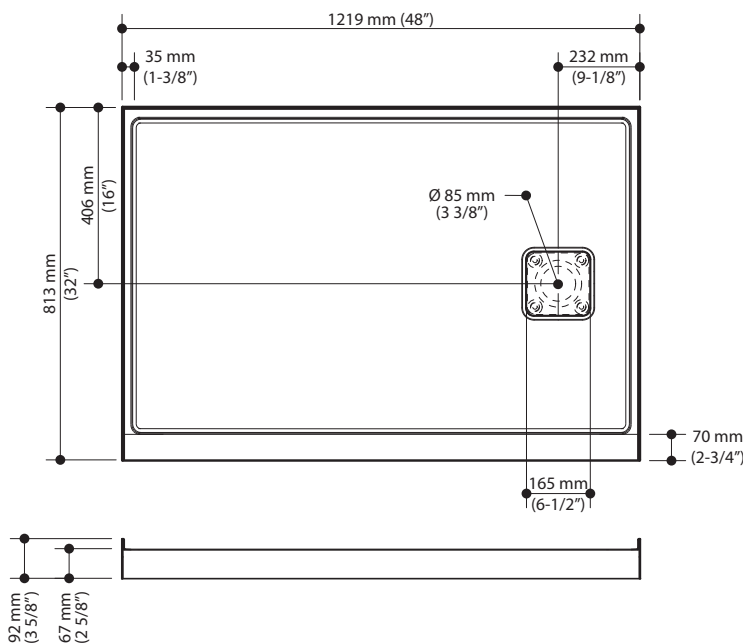

ONCE UPON A TIME...WATER®

**KOVER™**

**BW1550**

**48" x 32" Rectangular Acrylic Shower Base**

**SPECIFICATIONS**

**Features**

- Rectangular shower base
- **Anti-leak design with threshold designed to eliminate water infiltrations**
- For alcove installation
- Acrylic base fiberglass reinforced
- 1219 mm x 813 mm (48 x 32 in.)
- Ultra-thin 67 mm (2 5/8") threshold
- Right drain
- Integrated tiling flanges on 3 sides
- Magnetic drain cover included
- Easy to clean and maintain

Product dimensions:

**Important:** Dimensions are approximated and are subject to changes. Please refer to the installation instructions.

ONCE UPON A TIME...WATER®

1355, 2<sup>e</sup> Rue du parc industriel  
Sainte-Marie (Québec)  
Canada G6E 1G9