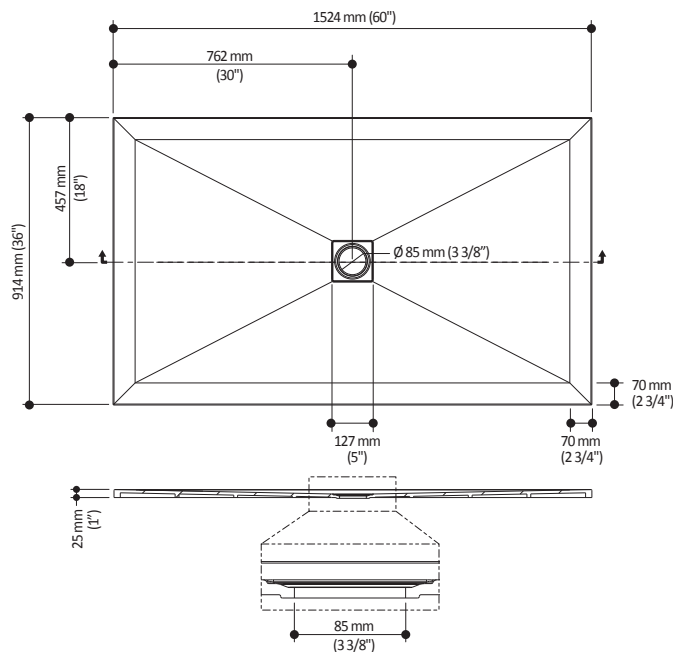

ONCE UPON A TIME...WATER®

LAUZA™

BW1966

60" x 36" Castylat™ Textured Shower Base

SPECIFICATIONS

Features

- Castylat™ rectangular textured shower base
- Corner, alcove or wall-mounted installation
- Recessed installation possible
- 1524 mm x 914 mm (60" x 36")
- Low-25 mm (1") threshold
- Included: ABS Drain and sleek cover grids available in 2 finishes
- Aluminum tiling flange kit included
- Easy to clean and maintain

Product dimensions:

Included: ABS Drain and cover grids available in 2 finishes

Important: Dimensions are approximated and are subject to changes. Please refer to the installation instructions.

ONCE UPON A TIME...WATER®