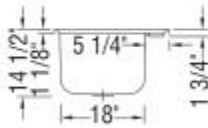

MAAX

Evia 25 x 22 Acrylic Drop in Single Bowl Sink

Model number:

100898-000-001-000

Dimensions: 25" x 14.5"

Installation: Drop In

Material: Acrylic

Dimensions

25 x 14 1/2 In.
(635 x 368 mm)

Type Of Bowl

Single

Type Of Sink

Utility

Number Of Bowls

One

Project: _____