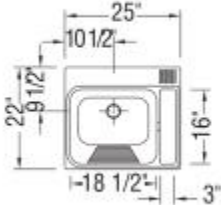

Evia 25 x 22 Acrylic Drop in Single Bowl Sink

Model number:

100898-000-001-000

Dimensions: 25" x 14.5"

Installation: Drop In

Material: Acrylic

Standard Features:

- Made with acrylic reinforced with fiberglass making a strong and durable laundry sink
- Stain resistant material easy to clean making it the perfect fit for your laundry room or garage
- Soap dish and drip tray with recessed edge preventing water from dripping, keeping your area tidy and easy to clean
- Practical built-in wash board
- Drop-in fit for easy installation
- 14 1/2" deep for spacious working area

MAAX

Evia 25 x 22 Acrylic Drop in Single Bowl Sink

Model number:

100898-000-001-000

Dimensions: 25" x 14.5"

Installation: Drop In

Material: Acrylic

Dimensions

25 x 14 1/2 In.
(635 x 368 mm)

Type Of Bowl

Single

Type Of Sink

Utility

Number Of Bowls

One

Project: _____