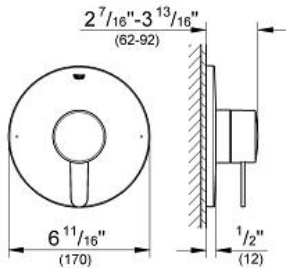

# EUROPLUS Single Function Valve Trim Kit with Control Module

MODEL # 19880000

Pure Freude  
an Wasser

ADA

C