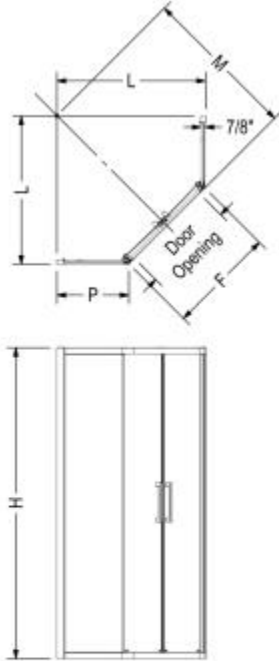

# Radia Neo-angle 36 x 36 x 71 1/2 in. 6 mm Sliding Shower Door for Corner

**Model number:**

137440-900-084-000

**Dimensions:** 71.5"

**Installation:** Corner

**Material:**

# Radia Neo-angle 36 x 36 x 71 1/2 in. 6 mm Sliding Shower Door for Co

**Model number:**

137440-900-084-000

**Dimensions:** 71.5"

**Installation:** Corner

**Material:**

STANDARD

## Dimensions

71 1/2 In.  
(1816 mm)

## Weight

108 lbs - 49 kg