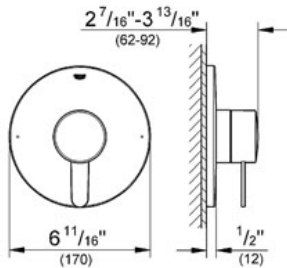

Pure Freude an Wasser

Product Description:
 Single function pressure balance trim with control module

- Standard Specification:**
- GROHE StarLight® finish
 - GROHE SilkMove®
 - For shower only or shower\tub with diverter applications
 - Integrated bypass option when used with diverter tub spout
 - For use with GrohFlex™ universal rough-in box 35 026 000 sold separately
 - 6.1 gpm at 45 psi