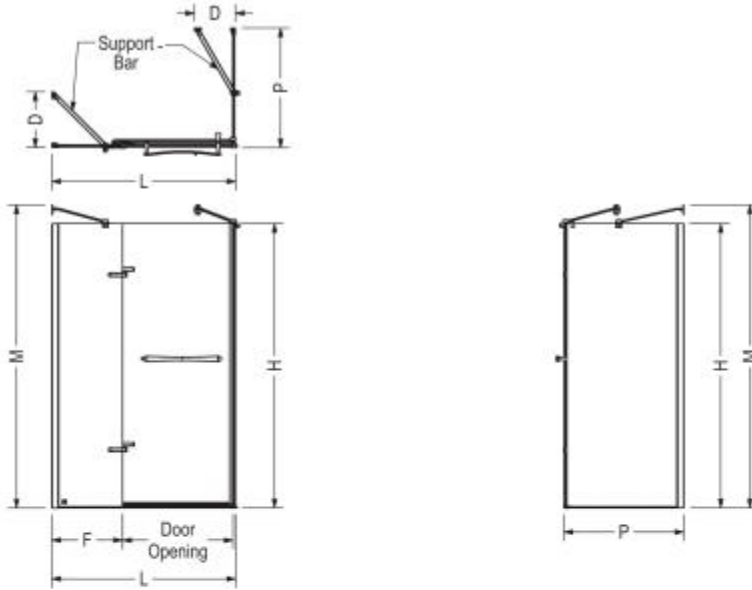

Reveal 71 38-41 x 71 1/2 in. 8mm Pivot Shower Door for Alcove Install:

Model number:

136679-900-084-000

Dimensions: 71.5"

Installation: Alcove

Material:

Standard Features:

- 71 1/2" high luxury clear tempered glass, 8mm (5/16")
- Unique MAAX Patented hinge - allows for 3" lateral adjustment
- Reversible door for left or right opening
- For installation on acrylic walls, ceramic and Utile
- For a corner shower: combine a return panel and an alcove door
- Available in 3 finishes: Chrome, Brushed Nickel and Dark Bronze

MAAX

Reveal 71 38-41 x 71 1/2 in. 8mm Pivot Shower Door for Alcove Install

Model number:

136679-900-084-000

Dimensions: 71.5"

Installation: Alcove

Material:

STANDARD

Dimensions

71 1/2 In.
(1816 mm)

Weight

104 lbs - 47 kg

Frame Type

Frameless

Door Adjustment

Frameless

Code	Description	H	M	L Adjustable	F	P Adjustable	D Adjustable	Door Opening	Wall Adjustment	Support Bar
136676	Reveal 71.5 x 32.5" - 35.5"	71 1/2"	76 1/4"	32.5" - 35.5"	6 1/4"			23" - 26"	3/4"	
136679	Reveal 71.5 x 38" - 41"	71 1/2"	76 1/4"	38" - 41"	11 3/4"			23" - 26"	3/4"	
136677	Reveal 71.5 x 41.5" - 44.5"	71 1/2"	76 1/4"	41.5" - 44.5"	15 1/4"			23" - 26"	3/4"	
136671	Reveal 71.5 x 44" - 47"	71 1/2"	76 1/4"	44" - 47"	17 1/4"		9" - 15"	23" - 26"	3/4"	X
136883	Reveal 71.5 x 51.5" - 54.5"	71 1/2"	76 1/4"	51.5" - 54.5"	25 1/4"		9" - 15"	23" - 26"	3/4"	X
136672	Reveal 71.5 x 56" - 59"	71 1/2"	76 1/4"	56" - 59"	30"		9" - 15"	23" - 26"	3/4"	X
136673	Return Panel 32"	71 1/2"	76 1/4"			29 7/8"	9" - 15"		3/4"	X
136674	Return Panel 34"	71 1/2"	76 1/4"			31 7/8"	9" - 15"		3/4"	X
136675	Return Panel 36"	71 1/2"	76 1/4"			33 7/8"	9" - 15"		3/4"	X