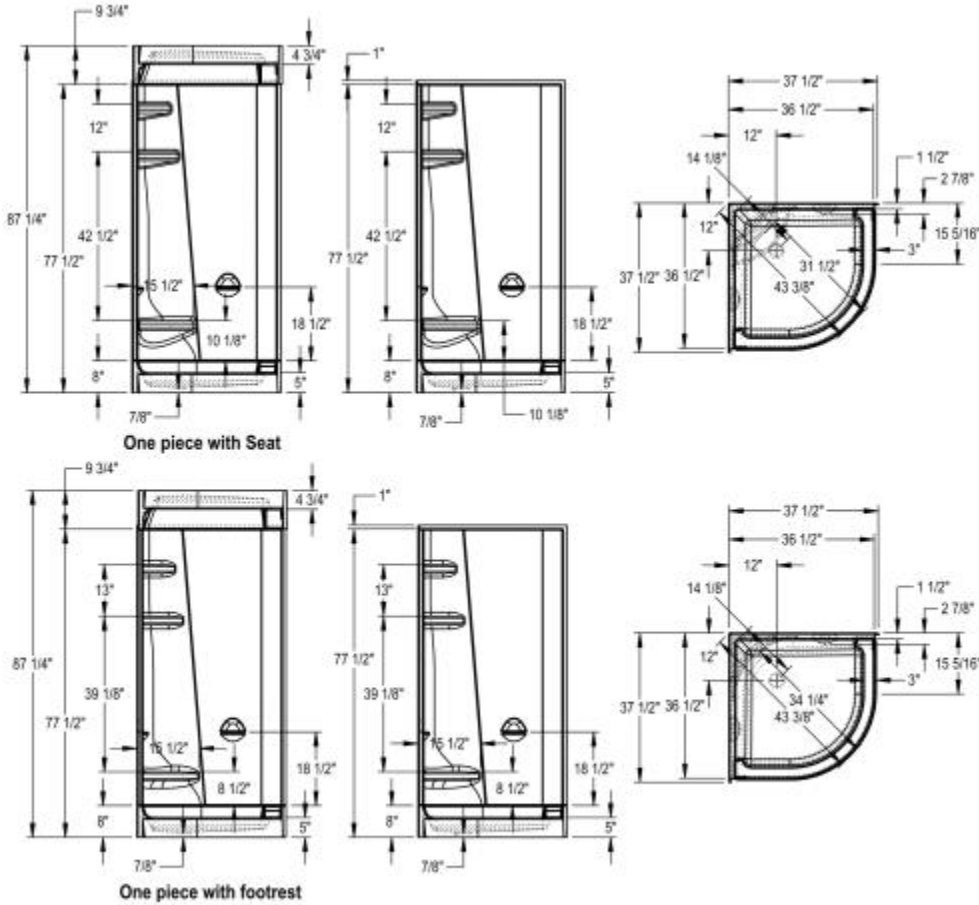

Freestyle 37 Neo-Round 37 x 37 Acrylic Corner One-Piece Shower

Model number:

102995-000-001-103

Dimensions: 36.5" x 36.5" x 77.5"

Installation: Corner

Material: Acrylic

Standard Features:

- 1 or 2-piece shower
- 2 large shelves and integrated soap dish
- Customize the shower: specify seat or footrest
- Optional roof cap;
- Optional roof cap light;
- Integrated shelves, specify Chrome, Brushed Nickel or Matte Black guard rails

Standard Colors:

White

Certifications

MAAX products adhere to one or more of the following certifications:

MAAX

Freestyle 37 Neo-Round 37 x 37 Acrylic Corner One-Piece Shower

Model number:

102995-000-001-103

Dimensions: 36.5" x 36.5" x 77.5"

Installation: Corner

Material: Acrylic

All dimensions are approximate. Structure measurements must be verified against the unit to ensure proper fit.

Dimensions

36 1/2 x 36 1/2 x 77 1/2 In.
(927 x 927 x 1969 mm)

Weight

96 lbs - 44 kg

Shape

NeoRound

Pieces

1

Drain location:

Corner