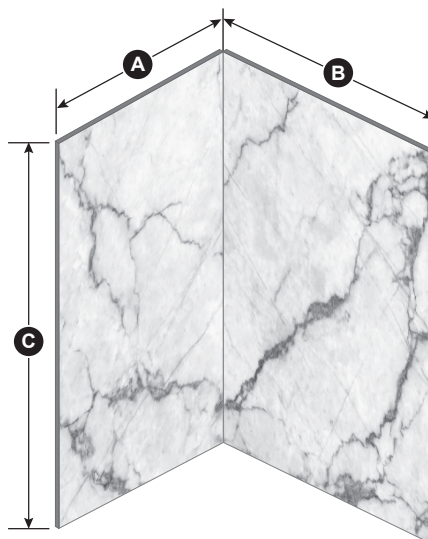

ONCE UPON A TIME...WATER®

36" x 48" x 84"

WA2007-XXX-XXX
36" x 48" x 84" Shower Walls

SPECIFICATIONS

Features

- Kalia shower walls manufactured by Muraluxe
- Installation for corner shower
- Included: 2 panels, 2 kits of 2 "J" finish moldings (chrome and black finish) and 1 flashing (to ensure waterproofing behind the wall)
- Protective 3 mm (1/8") thick aluminum-polyethylene composite sheet (insulating barrier preventing condensation)
- UV-resistant, protective coating guarantees long-lasting durability
- Contemporary and timeless designs
- High resolution, top quality print designs
- Few joints ensuring easy maintenance and cleaning
- Super quick and easy installation
- Reversible walls
- Wall made to fit perfectly with all Kalia shower doors and bases

COMPOSITION OF A PANEL

Dimensions

- A** Side panel: 914 mm (36")
- B** Back panel: 1219 mm (48")
- C** Height: 2134 mm (84")

Important: Dimensions are approximated and are subject to changes. Please refer to the installation instructions. The «Mineral #500» finish is used to illustrate the dimensions.