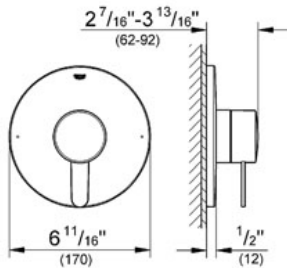

EUROPLUS

Single function pressure balance trim with control module

MODEL # 19880

GROHE CANADA, INC. | 5900 Avebury Road, Mississauga, Ontario, Canada L5R 3M3
Phone: 905-271-2929 | Fax: 905-271-9494 | info@grohe.ca

Pure Freude
an Wasser