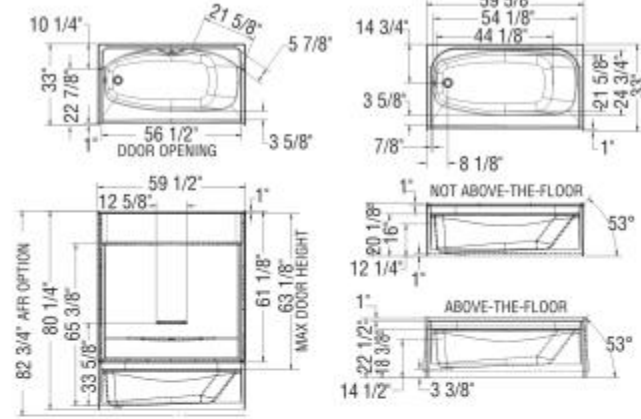

White

Standard Features:

- Model Size: 59.375 L in. X 32 W in. X 79.25 H in.
- AcrylX high gloss finish for improved durability
- Smooth walls for a modern and easy to maintain look
- 4 piece construction for easy handling and installation
- Innovative PIN system to lock the pieces in place and ease the installation
- Convenient storage for all bath essentials with a large top shelf and a grab bar

Model number:

145012-000-002-094

Dimensions: 59.375" x 32" x 79.25"

Installation: Alcove

Material: AcrylX™ Applied Acrylic

STANDARD

REINFORCEMENT BACKING

GRAB BARS

Dimensions

59 1/2 x 32 x 79 1/4 In.
(1508 x 813 x 2013 mm)

Water Capacity

39 gallons - 148 liters

Weight

175 lbs - 79 kg

Deep Sump Height

17.625 In. - 448 mm

Drain location:

Left

Right

All dimensions are approximate. Structure measurements must be verified against the unit to ensure proper fit.

Project:

Contractor:

Representative:

Date: