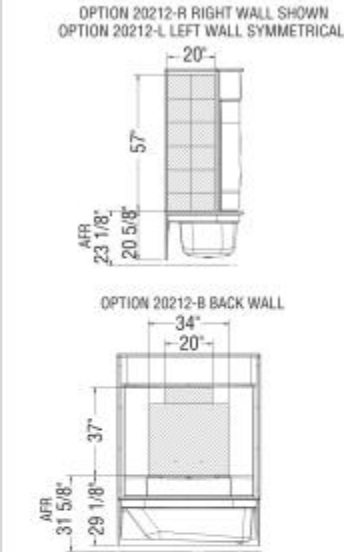

White

Standard Features:

- Model Size: 59.375 L in. X 32 W in. X 79.25 H in.
- AcrylX high gloss finish for improved durability
- Smooth walls for a modern and easy to maintain look
- 4 piece construction for easy handling and installation
- Innovative PIN system to lock the pieces in place and ease the installation
- Convenient storage for all bath essentials with a large top shelf and a grab bar

Model number:

145012-000-002-094

Dimensions: 59.375" x 32" x 79.25"

Installation: Alcove

Material: AcrylX™ Applied Acrylic

STANDARD

REINFORCEMENT BACKING

GRAB BARS

Dimensions

59 1/2 x 32 x 79 1/4 In.
(1508 x 813 x 2013 mm)

Water Capacity

39 gallons - 148 liters

Weight

175 lbs - 79 kg

Deep Sump Height

17.625 In. - 448 mm

Drain location:

Left

Right

All dimensions are approximate. Structure measurements must be verified against the unit to ensure proper fit.

Project:

Contractor:

Representative:

Date: