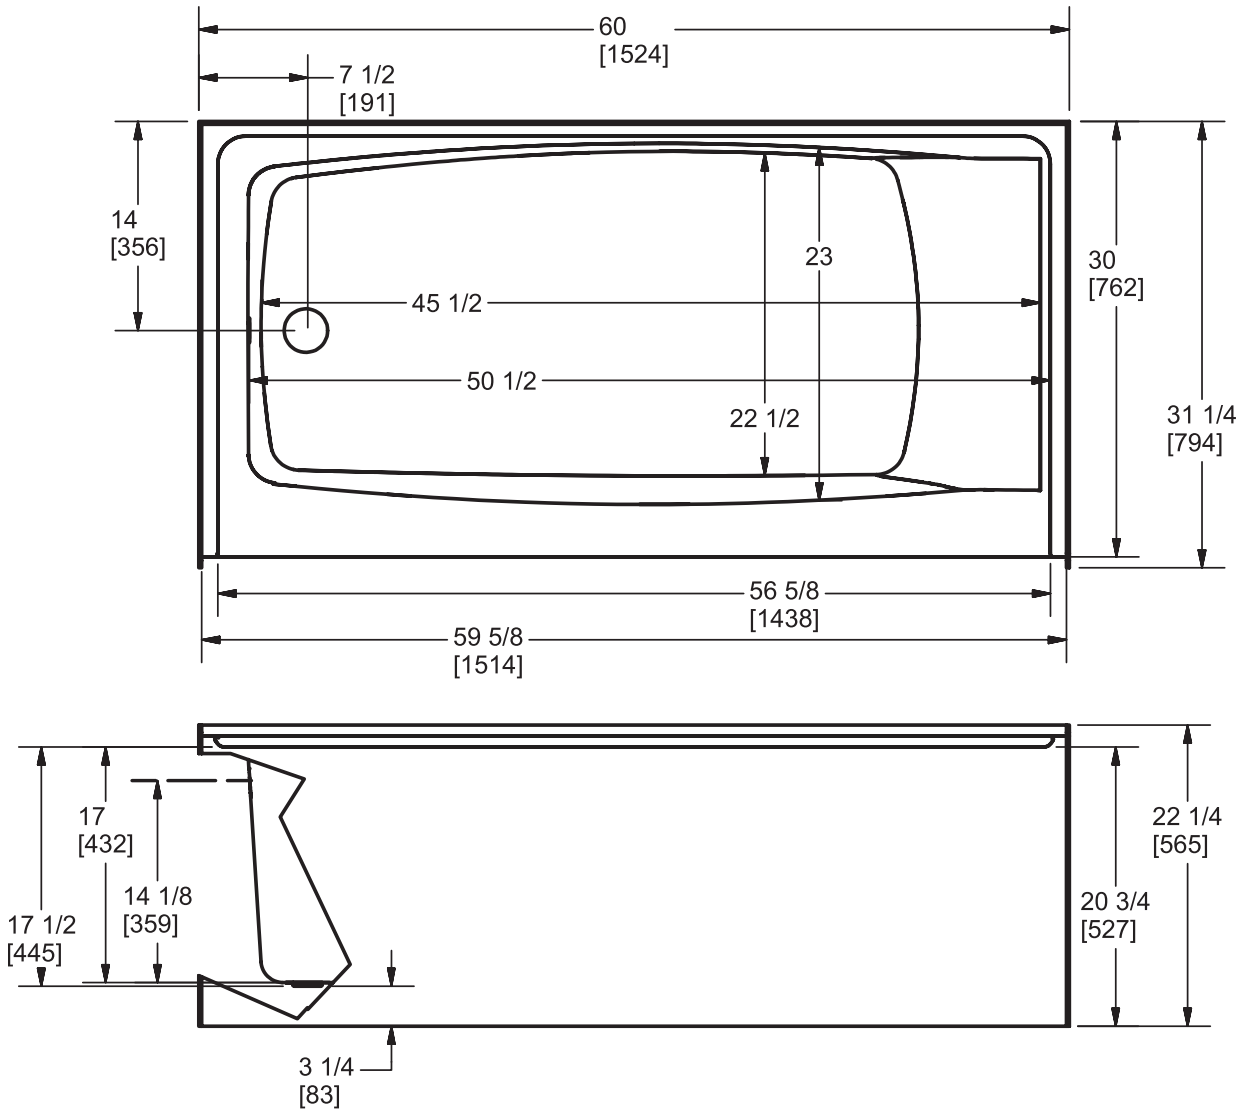

GELCOAT

Measurement tolerances ± 1/4" (6.3 mm)

All bathing fixtures comply with the applicable Canadian Standards.

For installation procedures, please refer to instructions included with each unit.

This sheet approximately describes products and equipment manufactured or supplied by Hytec Plumbing Products. Because of ongoing efforts to improve both design and quality, products and equipment actually furnished may differ without prior notice.