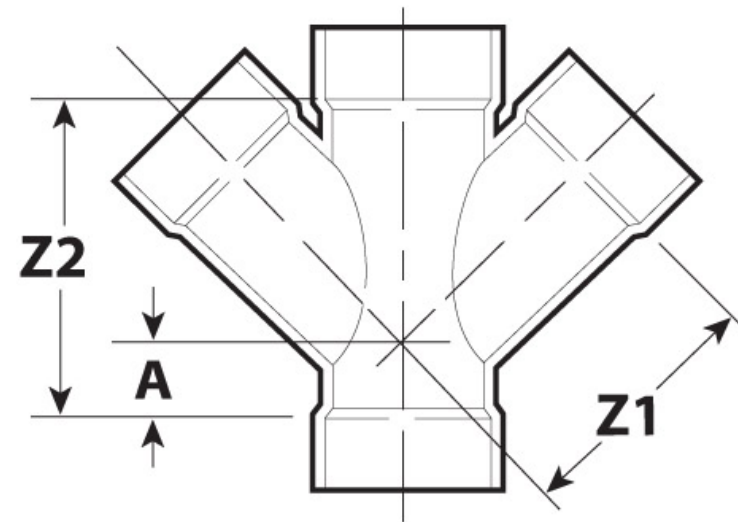

Submittal Sheet

Part Description:

4" ABS DWV Double Wye H X H X H X H

Part Number:

102354

Approvals and Listings maintained by:
 Canplas Industries Ltd
 Canada: 1-800-461-5300 USA: 1-888-461-5307

ASTM

Part #	Part UPC	Colour	Size (inches)	Ctn Qty	Ctn Bar Code	Ctn. Wt (Kgs)	Ctn. Wt (lbs)	Skid Cubic (m)	Skid Cubic (ft)	Ctns/Skid
102354	662671100849	BLACK	4X4X4X4	5	10662671100846	7.44	16.37	1.90	67.04	18

Dimensions (inches)

A	Z1	Z2
1.79	6.42	8.25