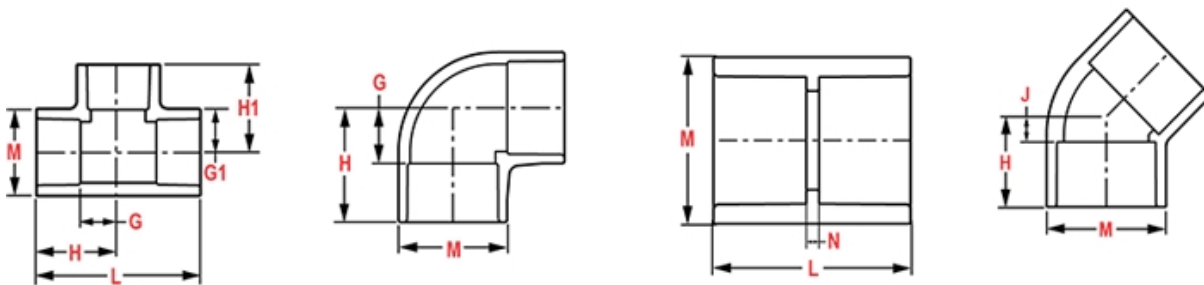

M1 = 1-15/16

N = 3/8

Injection Molded Dimension References:

G = (LAYING LENGTH) intersection of center lines to bottom of socket/thread; 90° elbows, tees, crosses; ± 1/32 inch.

H = Intersection of center lines to face of fitting; 90° elbows tees, crosses; ± 1/32 inch.

J = Intersection of center lines to bottom of socket/thread; 45° elbows; ± 1/32 inch

L = Overall length of fittings; ± 1/16 inch.

M = Outside diameter of socket/thread hub; ± 1/16 inch.

N = Socket bottom to socket bottom; couplings; ± 1/16 inch.

W = Height of cap; ± 1/16 inch

Typical Molded Dimension References

The information printed here is based on current information & product design at the time of publication and is subject to change without notification. Spears® ongoing commitment to product improvement may result in some variation. No representation, guarantees or warranties of any kind are as to its accuracy, suitability for particular application or results to be obtained therefrom. For verification of technical data or additional information, please contact Spears® Technical Service Department :: WEST COAST : (818) 364-1611 - EAST COAST : (717) 938-9006