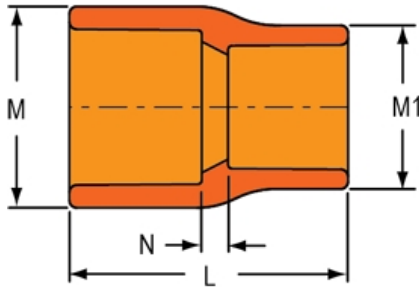

Part No: 4229-211

FlameGuard®

Coupling

Desc: 1-1/2X1 CPVC FLAMEGUARD RED

MSRP: 11.16

Part Code: 070

Weight(lbs): 0.216

Weight(kg): 0.098

Weight(gm): 98

Size: 1-1/2"X1"

Color: ORANGE

Material: CPVC

Connection Socket x Socket

Type Reducer Coupling

L = 2- 7/8

M = 2-13/32

M1 = 1-15/16

N = 3/8

Injection Molded Dimension References:

G = (LAYING LENGTH) intersection of center lines to bottom of socket/thread; 90° elbows, tees, crosses; ± 1/32 inch.

H = Intersection of center lines to face of fitting; 90° elbows tees, crosses; ± 1/32 inch.

J = Intersection of center lines to bottom of socket/thread; 45° elbows; ± 1/32 inch

L = Overall length of fittings; ± 1/16 inch.

M = Outside diameter of socket/thread hub; ± 1/16 inch.

N = Socket bottom to socket bottom; couplings; ± 1/16 inch.