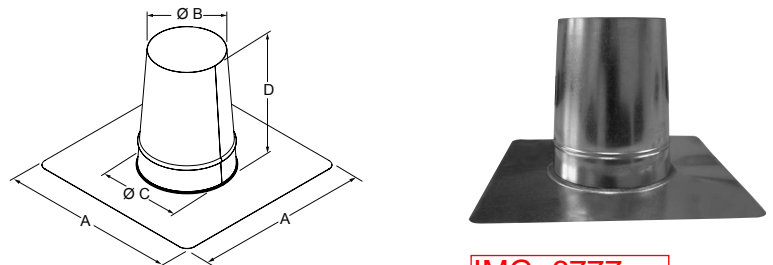

IMG_6777

— E.&O.E. — Subject to Change Without Notice — May Not Be Available At All Locations —